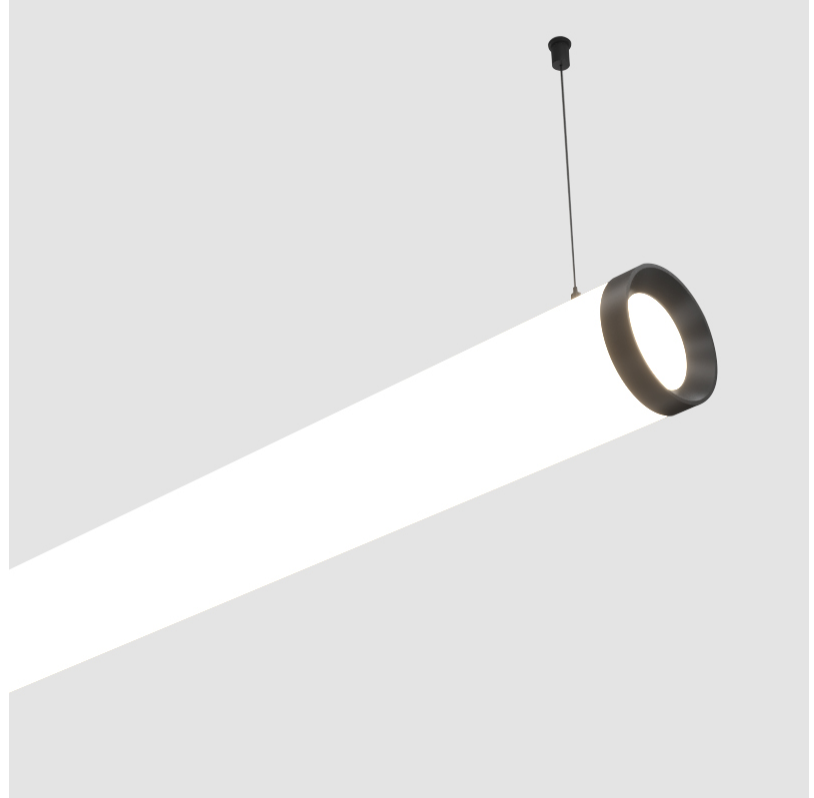

GENERAL

Series: Bunga Plus
Brand: Prolicht
Division: Architectural
Mounting Type: Suspension
Mounting Location: Ceiling
Subcategory: Profile

PHYSICAL

Shape: Cylinder
Length (mm): 1778
Length (in): 70
Width (mm): 115
Width (in): 4 1/2
Height (mm): 115
Height (in): 4 1/2
Max. Overall Height (mm): 2115
Max. Overall Height (in): 83 1/4
Light Distribution: Omnidirectional
Weight (kg): 5.763
Weight (lbs): 12.705
Diffuser: PMMA - Opal
Fixture Finish: SSR / BKV / CWI / CRY / HAB / UFT / ITA / RUA / FTG / MYG / LOD / PUS / FRO / FUP / KIA / POP / BLS / SPG / MEY / GOH / GUM / CHC / COM / ABZ / JAG / OBR / MOS / ROR
Fixture Material: Aluminum
Cable Details: 2000mm or 4000mm Transparent Cable
Upon Request: Cable colour - White / Black / Orange / Red

ELECTRICAL

Lamp Type: LED (Zhaga Standard)
Input Wattage (W): 30
Total Output Wattage (W): 24 / 19.2 (3500K)
Dimming: Non-Dimming / Phase Dimming (120Vac only) / 0-10V Dimming
Driver Included: Yes
Driver Location: Integrated
Driver Type: Constant Current - 120 / 277Vac
Driver Class: Class 2
Input Voltage (V): 120 - 277
Constant Current (MA): 350 / 400 (3500K)

LED

Color Temperature (°K): 3000 / 3500 / 4000
Max. Delivered Lumen (lm): 3320 / 3440 / 3510
CRI: >80 CRI
Lamp Life (hrs): 50000

OPTICAL

RATINGS AND CERTIFICATIONS

Certified By: Certified for North American Standards
IP rating: IP20