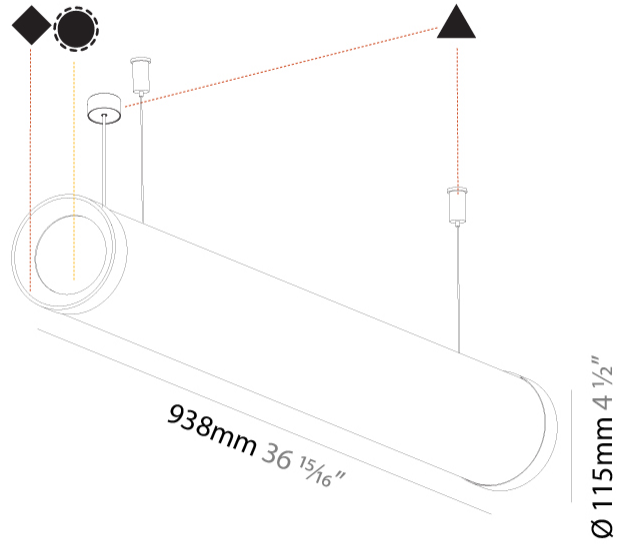

GENERAL

Series: Bunga Plus
Brand: Prolicht
Division: Architectural
Mounting Type: Suspension
Mounting Location: Ceiling
Subcategory: Profile

PHYSICAL

Shape: Cylinder
Length (mm): 938
Length (in): 36 ¹⁵/₁₆
Width (mm): 115
Width (in): 4 1/2
Height (mm): 115
Height (in): 4 1/2
Max. Overall Height (mm): 2115
Max. Overall Height (in): 83 1/4
Light Distribution: Omnidirectional
Weight (kg): 3.581
Weight (lbs): 7.88
Diffuser: PMMA - Opal
Fixture Finish: SSR / BKV / CWI / CRY / HAB / UFT / ITA / RUA / FTG / MYG / LOD / PUS / FRO / FUP / KIA / POP / BLS / SPG / MEY / GOH / GUM / CHC / COM / ABZ / JAG / OBR / MOS / ROR
Fixture Material: Aluminum
Cable Details: 2000mm or 4000mm Transparent Cable

ELECTRICAL

Lamp Type: LED (Zhaga Standard)
Input Wattage (W): 15
Total Output Wattage (W): 12 / 11.1 (3500K)
Dimming: Non-Dimming / Phase Dimming (120Vac only) / 0-10V Dimming
Driver Included: Yes
Driver Location: Integrated
Driver Type: Constant Current - 120 / 277Vac
Driver Class: Class 2
Input Voltage (V): 120 - 277
Constant Current (MA): 350 / 375 (3500K)

LED

Color Temperature (°K): 3000 / 3500 / 4000
Max. Delivered Lumen (lm): 1660 / 1715 / 1750
CRI: >80 CRI
Lamp Life (hrs): 50000

OPTICAL

RATINGS AND CERTIFICATIONS

Certified By: Certified for North American Standards
IP rating: IP20