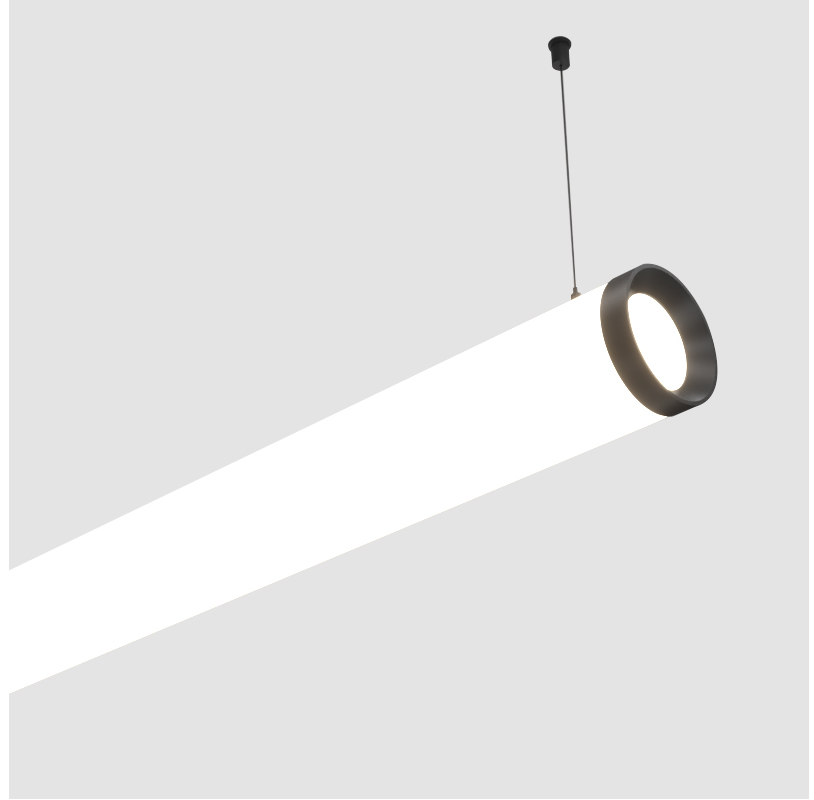

GENERAL

Series: Bunga Plus
Brand: Prolicht
Division: Architectural
Mounting Type: Suspension
Mounting Location: Ceiling
Subcategory: Profile

PHYSICAL

Shape: Cylinder
Length (mm): 938
Length (in): 36 ¹⁵/₁₆
Width (mm): 115
Width (in): 4 1/2
Height (mm): 115
Height (in): 4 1/2
Max. Overall Height (mm): 2115
Max. Overall Height (in): 83 1/4
Light Distribution: Omnidirectional
Weight (kg): 3.581
Weight (lbs): 7.88
Diffuser: PMMA - Opal
Fixture Finish: SSR / BKV / CWI / CRY / HAB / UFT / ITA / RUA / FTG / MYG / LOD / PUS / FRO / FUP / KIA / POP / BLS / SPG / MEY / GOH / GUM / CHC / COM / ABZ / JAG / OBR / MOS / ROR
Fixture Material: Aluminum
Cable Details: 2000mm or 4000mm Transparent Cable

ELECTRICAL

Lamp Type: LED (Zhaga Standard)
Input Wattage (W): 15
Total Output Wattage (W): 12 / 11.1 (3500K)
Dimming: Non-Dimming / Phase Dimming (120Vac only) / 0-10V Dimming
Driver Included: Yes
Driver Location: Integrated
Driver Type: Constant Current - 120 / 277Vac
Driver Class: Class 2
Input Voltage (V): 120 - 277
Constant Current (MA): 350 / 375 (3500K)

LED

Color Temperature (°K): 3000 / 3500 / 4000
Max. Delivered Lumen (lm): 1660 / 1715 / 1750
CRI: >80 CRI
Lamp Life (hrs): 50000

OPTICAL

RATINGS AND CERTIFICATIONS

Certified By: Certified for North American Standards
IP rating: IP20