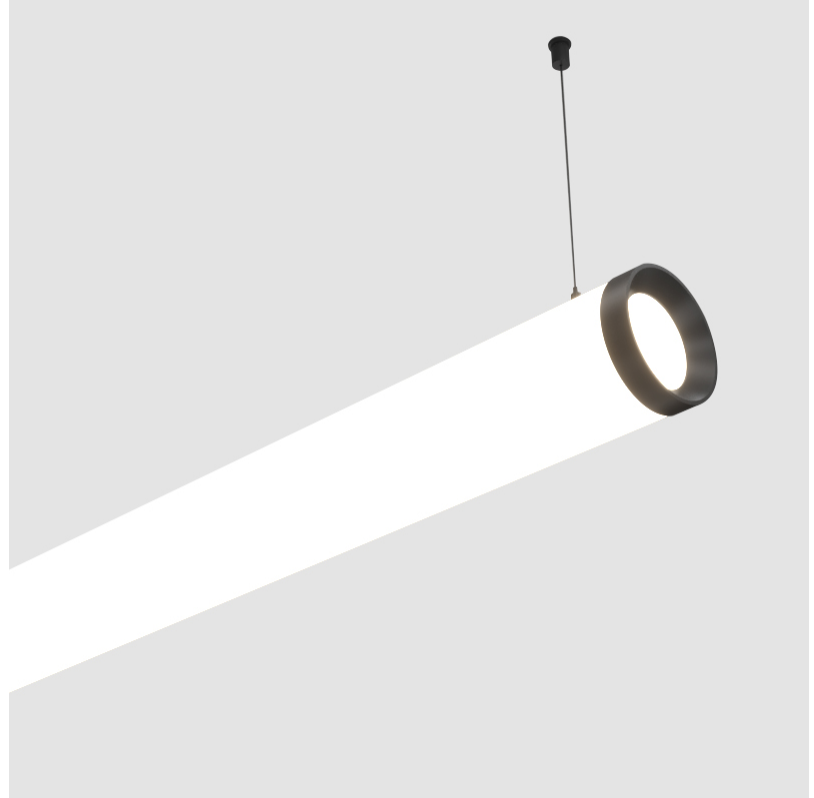

GENERAL

Series: Bunga Plus
Brand: Prolicht
Division: Architectural
Mounting Type: Suspension
Mounting Location: Ceiling
Subcategory: Profile

PHYSICAL

Shape: Cylinder
Length (mm): 1498
Length (in): 59
Width (mm): 115
Width (in): 4 1/2
Height (mm): 115
Height (in): 4 1/2
Max. Overall Height (mm): 2115
Max. Overall Height (in): 83 1/4
Light Distribution: Omnidirectional
Weight (kg): 5.038
Weight (lbs): 11.106
Diffuser: PMMA - Opal
Fixture Finish: SSR / BKV / CWI / CRY / HAB / UFT / ITA / RUA / FTG / MYG / LOD / PUS / FRO / FUP / KIA / POP / BLS / SPG / MEY / GOH / GUM / CHC / COM / ABZ / JAG / OBR / MOS / ROR
Fixture Material: Aluminum
Cable Details: 2000mm or 4000mm Transparent Cable
Upon Request: Cable colour - White / Black / Orange / Red

ELECTRICAL

Lamp Type: LED (Zhaga Standard)
Input Wattage (W): 25
Total Output Wattage (W): 20 / 16 (3500K)
Dimming: Non-Dimming / Phase Dimming (120Vac only) / 0-10V Dimming
Driver Included: Yes
Driver Location: Integrated
Driver Type: Constant Current - 120 / 277Vac
Driver Class: Class 2
Input Voltage (V): 120 - 277
Constant Current (MA): 350 / 500 (3500K)

LED

Color Temperature (°K): 3000 / 3500 / 4000
Max. Delivered Lumen (lm): 2770 / 2862 / 2920
CRI: >80 CRI
Lamp Life (hrs): 50000

OPTICAL

RATINGS AND CERTIFICATIONS

Certified By: Certified for North American Standards
IP rating: IP20