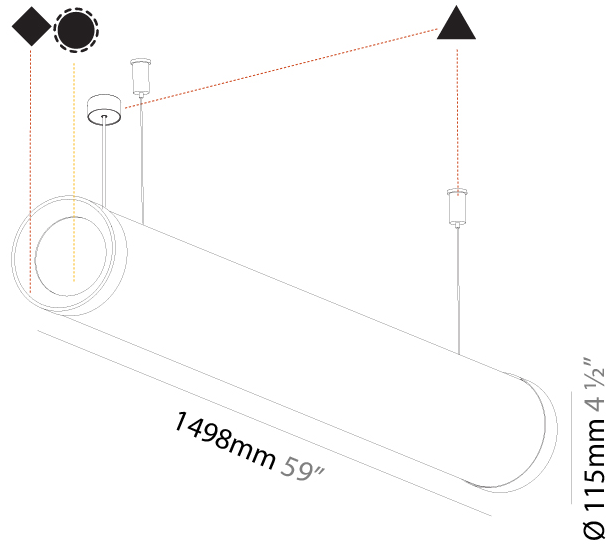

GENERAL

Series: Bunga Plus
Brand: Prolicht
Division: Architectural
Mounting Type: Suspension
Mounting Location: Ceiling
Subcategory: Profile

PHYSICAL

Shape: Cylinder
Length (mm): 1498
Length (in): 59
Width (mm): 115
Width (in): 4 1/2
Height (mm): 115
Height (in): 4 1/2
Max. Overall Height (mm): 2115
Max. Overall Height (in): 83 1/4
Light Distribution: Omnidirectional
Weight (kg): 5.038
Weight (lbs): 11.106
Diffuser: PMMA - Opal
Fixture Finish: SSR / BKV / CWI / CRY / HAB / UFT / ITA / RUA / FTG / MYG / LOD / PUS / FRO / FUP / KIA / POP / BLS / SPG / MEY / GOH / GUM / CHC / COM / ABZ / JAG / OBR / MOS / ROR
Fixture Material: Aluminum
Cable Details: 2000mm or 4000mm Transparent Cable
Upon Request: Cable colour - White / Black / Orange / Red

ELECTRICAL

Lamp Type: LED (Zhaga Standard)
Input Wattage (W): 25
Total Output Wattage (W): 20 / 16 (3500K)
Dimming: Non-Dimming / Phase Dimming (120Vac only) / 0-10V Dimming
Driver Included: Yes
Driver Location: Integrated
Driver Type: Constant Current - 120 / 277Vac
Driver Class: Class 2
Input Voltage (V): 120 - 277
Constant Current (MA): 350 / 500 (3500K)

LED

Color Temperature (°K): 3000 / 3500 / 4000
Max. Delivered Lumen (lm): 2770 / 2862 / 2920
CRI: >80 CRI
Lamp Life (hrs): 50000

OPTICAL

RATINGS AND CERTIFICATIONS

Certified By: Certified for North American Standards
IP rating: IP20